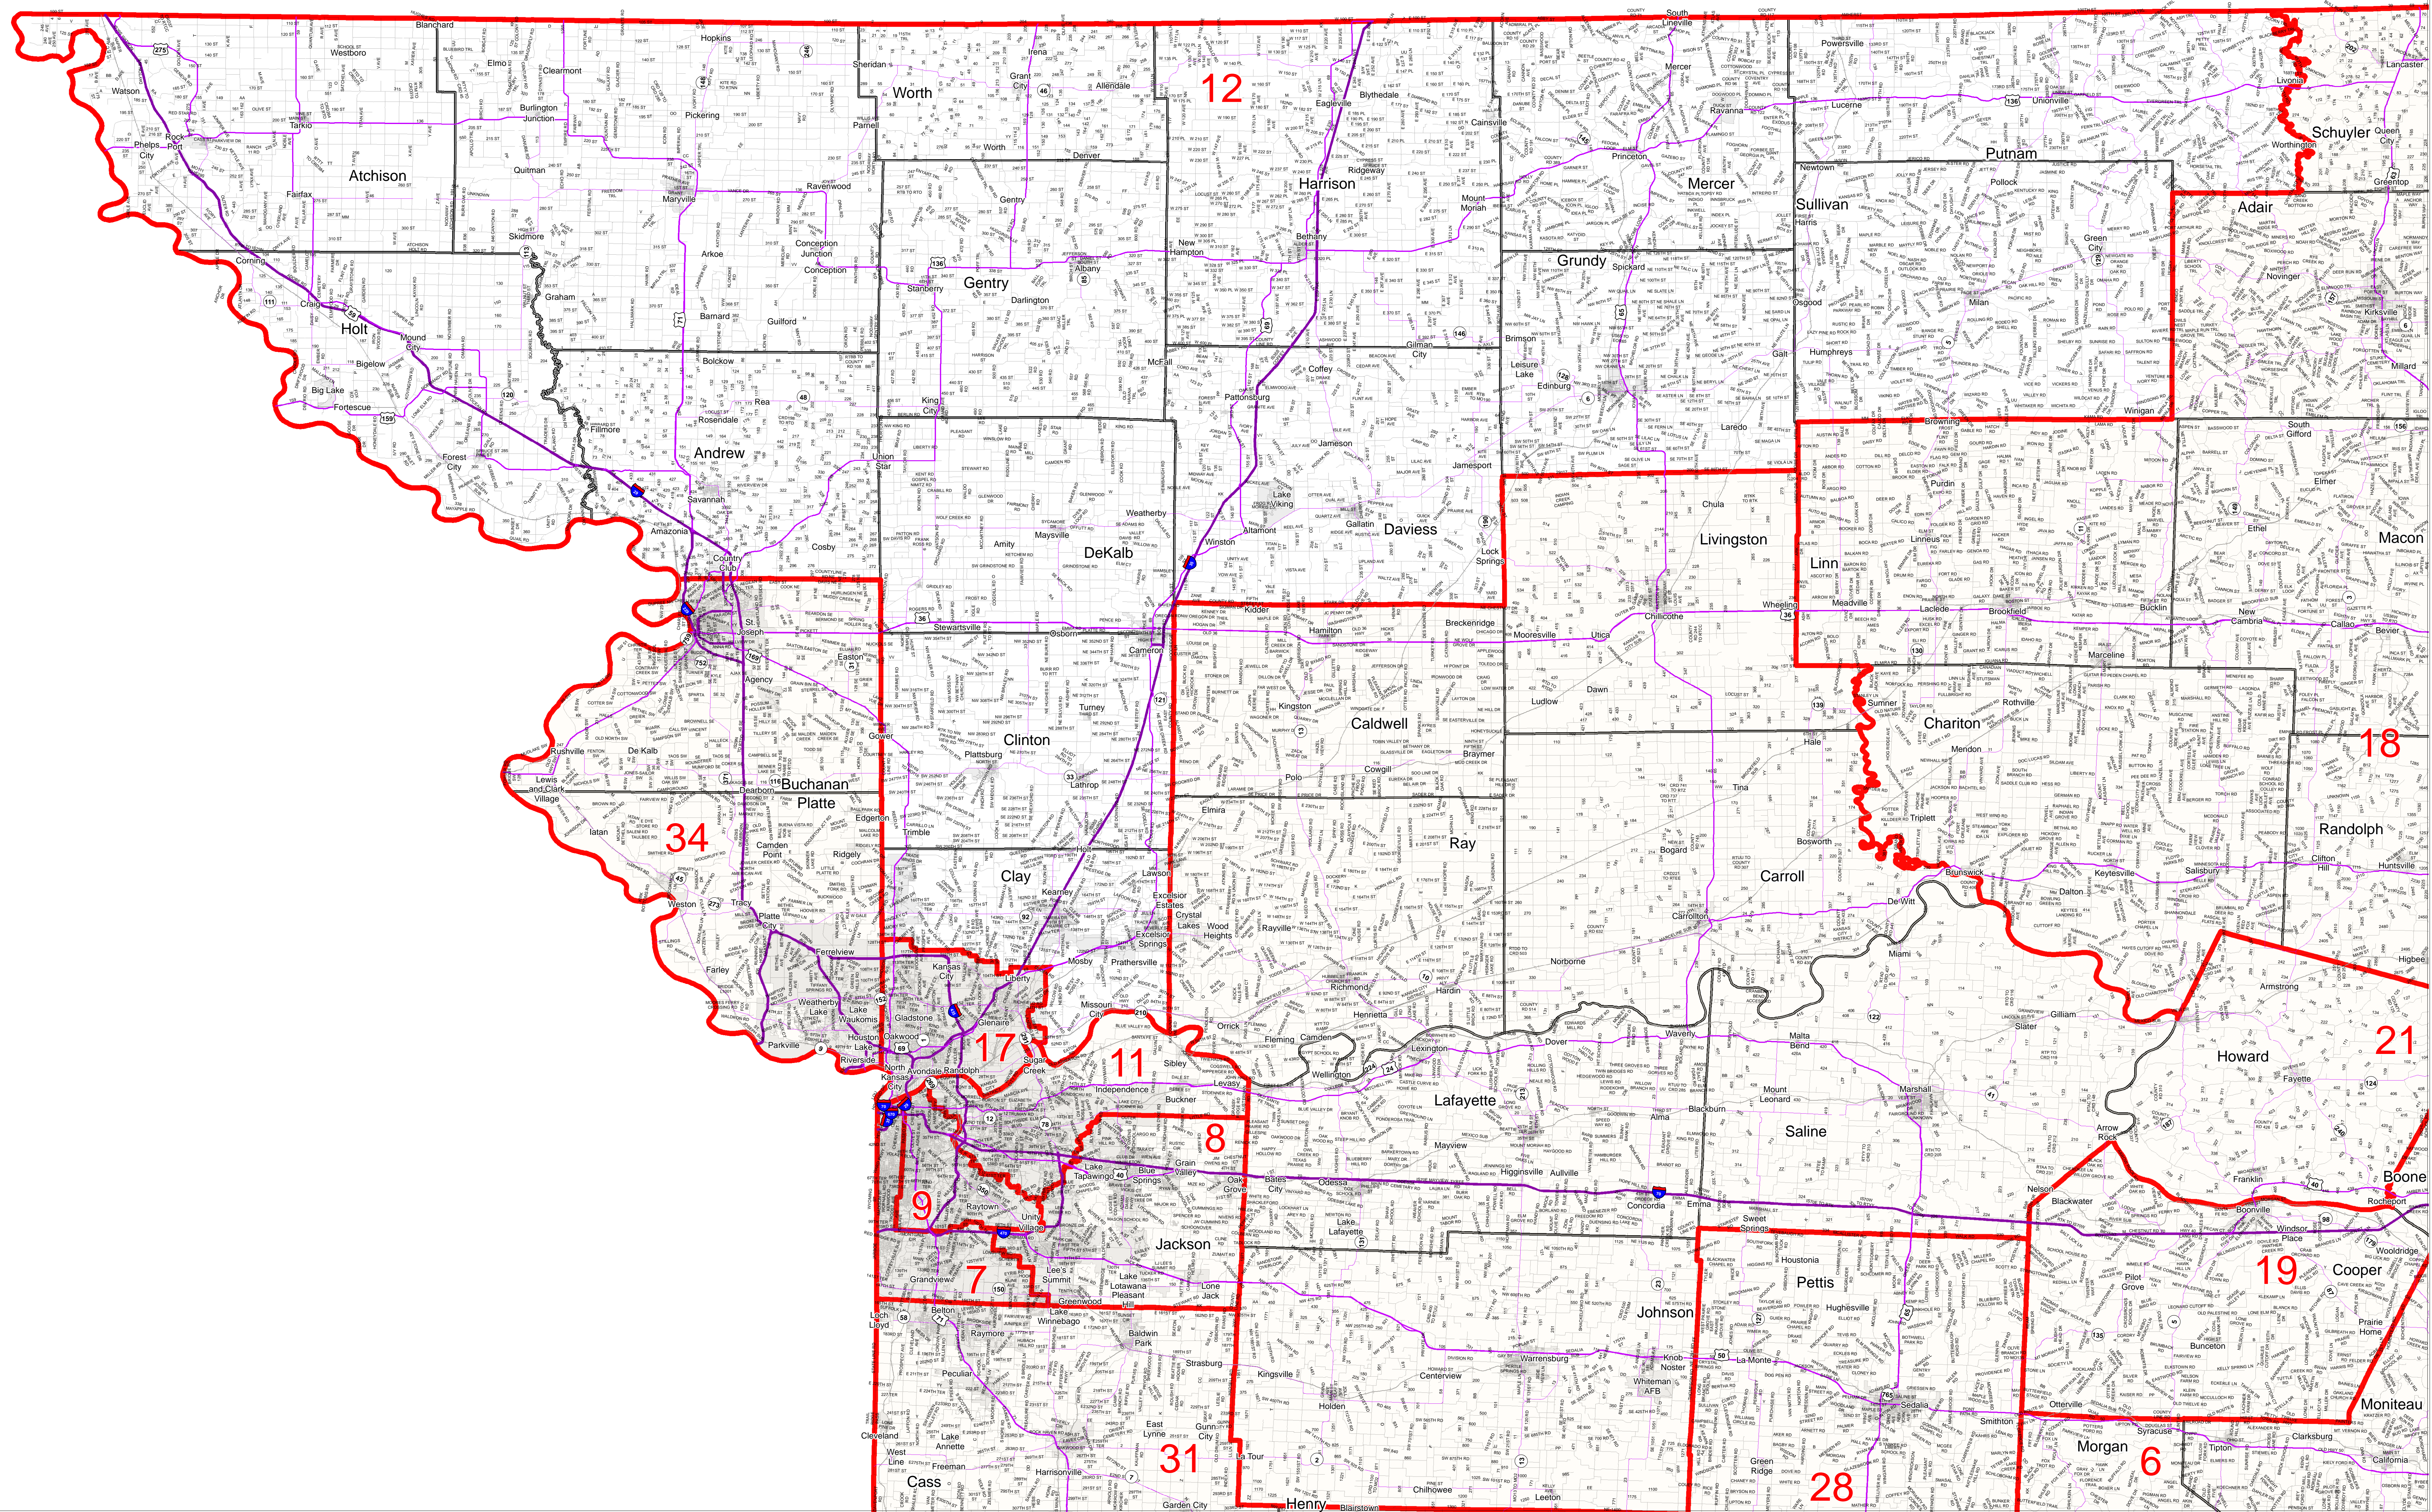

Missouri State Senate District Number 12

2012 Senate Apportionment Commission – Final Plan

District 12

Map Sheet Extent

- Districts
- Counties
- Interstates
- U.S. Highways
- MO Highways
- Streets
- Incorporated Places*
- Area Outside of Featured District

*Includes census designated places (CDPs).

Office of Administration
March 2012